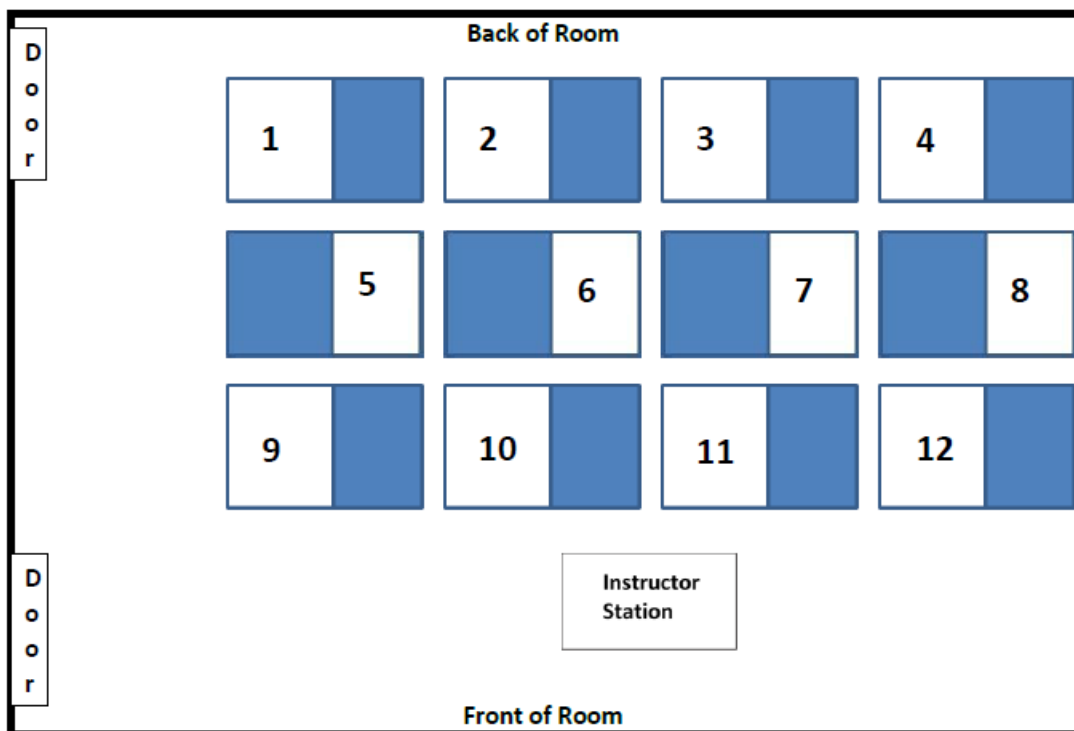

PH 202 – 02 Lab 10 AM Group D (Even Weeks)

	Room WS 2603 PH 202 Lab 10 AM	Group D Fall 2020
#	Student Last Name	Student First Name
1	Bergholtz	Ithaca J
2	Bilicki	Dylan J
3	Deering	Jenna S
4	Guevara	Will N
5	Klumb	Jordyn L
6	Lektzian	Elizabeth J
7	Mercer	Abigail N
8	Murray	Maddie R
9	O'Shea	Katie E
10		
11	Romkema	Megan K
12	Smith	Sam J