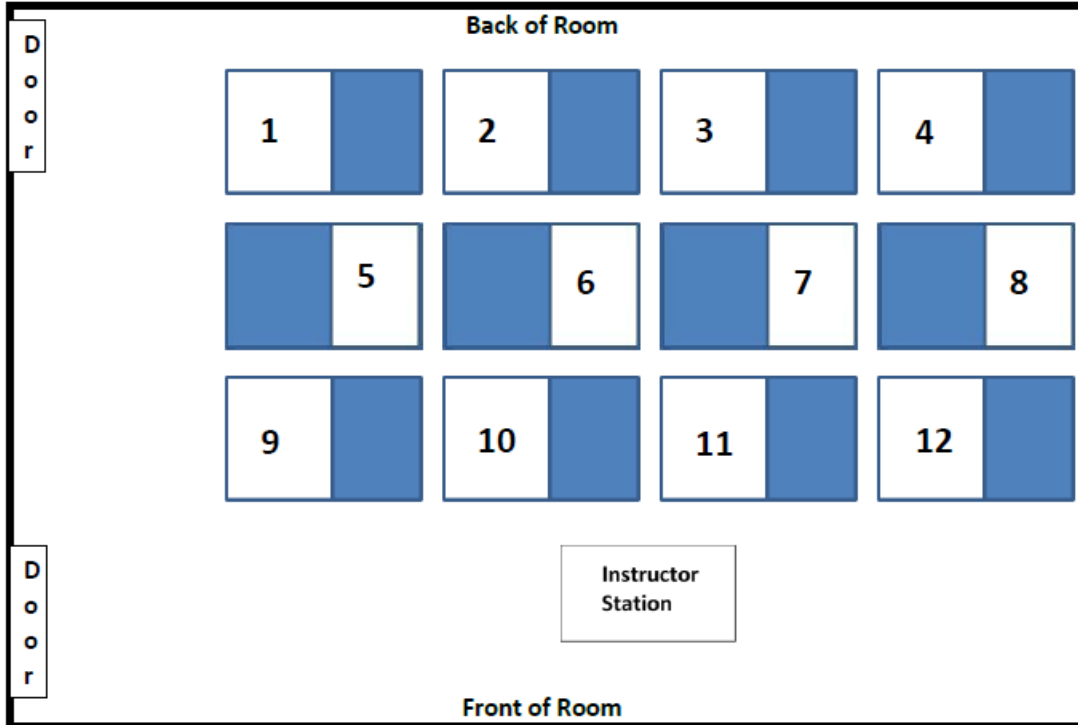

PH 202 – 03 Lab 2 PM Group F (Even Weeks)

	Room WS 2603 PH 202 Lab 2 PM	Group F Fall 2020
#	Student Last Name	Student First Name
1	Bartholomew	Inessa D
2	Brown	Sabrina N
3	Delwiche	Reanna I
4	Graydon	Conor A
5	Hubert	Jordyn D
6	Joslyn	Mandy L
7	Medina	Nate D
8	Pierce	Mark L
9	Prorok	Mike R
10		
11	Tyll	Michael D
12	Zavala	Lalo