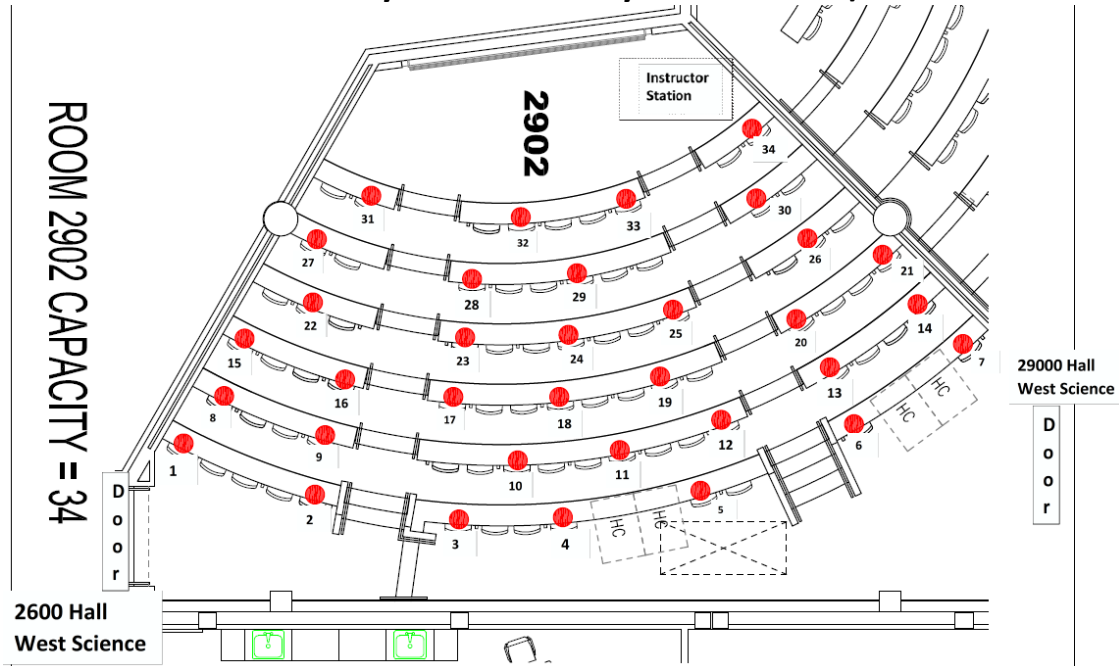

**PH 202 – 01 Lab 9 AM Group A (Tuesdays & Thursdays Odd Weeks  
Mondays & Wednesdays Even Weeks)**

#	Room WS 2902 PH 202 Lecture 9 AM	Group A Fall 2020
#	Student Last Name	Student First Name
1		
2		
3	Baeten	Will J
4	Bevier	Evan S
5	Beyer	Jeffrey A
6	Cormier	Molly M
7	Dawson	Kaylah R
8	Desai	Annika L
9	Gleason	Ruth A
10	Hanson	Cassidy J
11	Harris	Caitlin A
12	James	Sydney N
13	Johnson	Paxton G
14	Kroll	Abby R
15	Lilly	Brianna M
16	Longberry	Dakota L
17	McCray	Jake
18	Morrow	Kaitlin E
19	Nelson	Natasha A
20	O'Dovero	Joey D
21	Peterson	Hannah S
22	Proper	Mitchell D
23	Rick	Olivia M
24	Roemer	Abigail K
25	Smith	Abigail G
26	Smolen	Spencer M
27	Stoyanoff	Nicholas P
28	Sutfin	Thane J
29	Weaver	Cole R
30	Wyble	Alex J