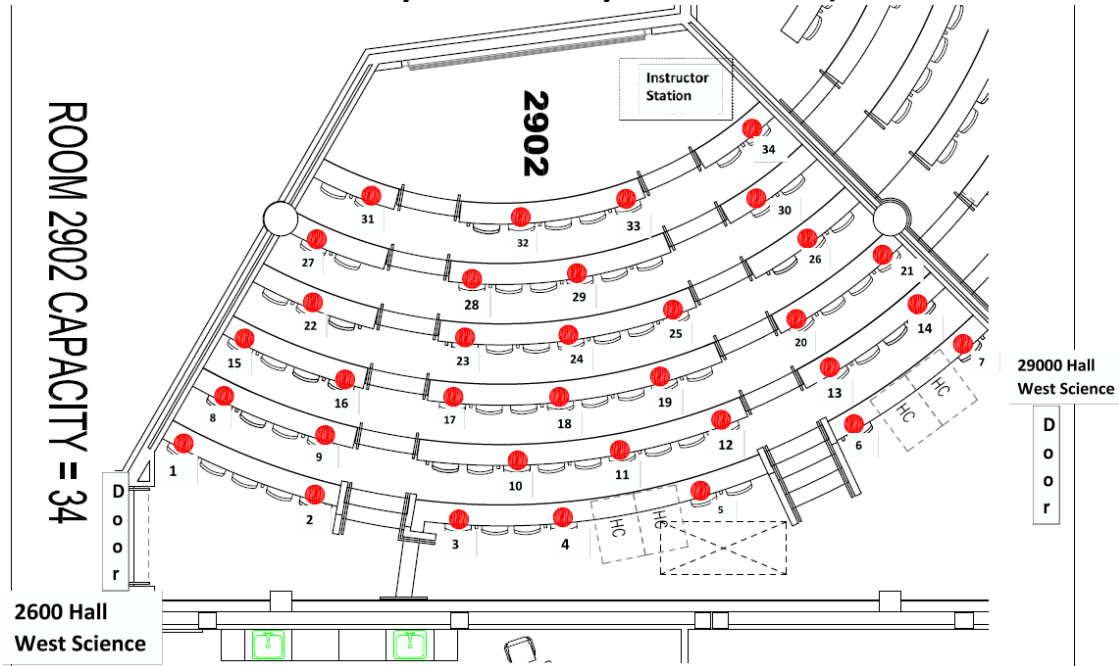

**PH 202 – 01 Lab 9 AM Group B (Mondays & Wednesdays Odd Weeks
Tuesdays & Thursdays Even Weeks)**

	Room WS 2902 PH 202 Lecture 9 AM	Group B Fall 2020
#	Student Last Name	Student First Name
1	Bartholomew	Inessa D
2	Bergholtz	Ithaca J
3	Bilicki	Dylan J
4	Brewer	Emily K
5	Brown	Sabrina N
6	Deering	Jenna S
7	Delwiche	Reanna I
8	Graydon	Conor A
9	Guevara	Will N
10	Hubert	Jordyn D
11	Joslyn	Mandy L
12	Kashmark	Ryan D
13	Klumb	Jordyn L
14	Lektzian	Elizabeth J
15	Medina	Nate D
16	Mercer	Abigail N
17	Murray	Maddie R
18	O'Shea	Katie E
19	Pedrotti	Giovanni K
20	Pierce	Mark L
21	Prorok	Mike R
22	Riopelle	Anthony J
23	Romkema	Megan K
24	Smith	Sam J
25	Tyll	Michael D
26	Vogel	Nicholas R
27	Wedin	Jared D
28	Zavala	Lalo
29	McHugh	Katie A